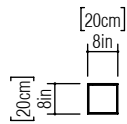

1:50

Finish Options:

01 Pine	24 Marsala
02 Coffee	25 Iridescent White
04 Tobacco	26 Light Pink
06 Imbuia	27 Gold
07 White	28 Silver
09 Louro Freijo	29 Teal
12 Teak	30 Olive Green
13 Bluish Green	31 Ferrari Red
14 Yellow	32 Copper
15 Cappuccino	33 Bronze
18 American Walnut	34 Birch
22 Black