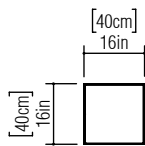

1:50

Finish Options:

01 Pine	24 Marsala
02 Coffee	25 Iridescent White
04 Tobacco	26 Light Pink
06 Imbuia	27 Gold
07 White	28 Silver
09 Louro Freijo	29 Teal
12 Teak	30 Olive Green
13 Bluish Green	31 Ferrari Red
14 Yellow	32 Copper
15 Cappuccino	33 Bronze
18 American Walnut	34 Birch
22 Black