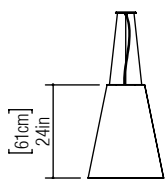

Reference: 1146.
 Line: Conical
 Application: Pendant
 Description: Conical Suspension Pendant Ø50x61

Material: Natural Wood Veneer, MDF and Acrylic
 Weight (unpacked): 3,10kg/6,83lb

Light Source Type: E-27
 3x 25W (max. each)
 Fluorescent or LED
 Bulbs not included

Color Temperature: Lamp dependent
 CRI: Lamp dependent
 Luminous Flux: Lamp dependent

Isolation: Class II
 Input Voltage (VAC): 110 ~ 277V
 Input Frequency (Hz): 60 Hz

Suspension Cable Length: 160cm/63in