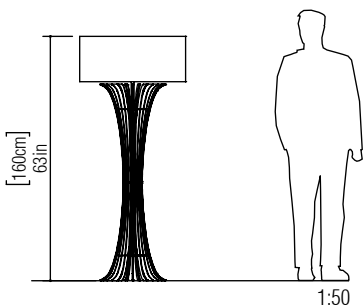

Reference: 363.
Line: Stecche di Legno
Application: Floor Lamp
Description: Stecche di Legno Curved Floor Lamp Ø70x160

Material: Natural Wood Veneer, MDF and Linen Shade
Weight (unpacked): 6,00kg/13,23lb

Electric Cable Length: 300cm/118in

Finish Options:

 01 Pine	 24 Marsala
 02 Coffee	 25 Iridescent White
 04 Tobacco	 26 Light Pink
 06 Imbuia	 27 Gold
 07 White	 28 Silver
 09 Louro Freijo	 29 Teal
 12 Teak	 30 Olive Green
 13 Bluish Green	 31 Ferrari Red
 14 Yellow	 32 Copper
 15 Cappuccino	 33 Bronze
 18 American Walnut	 34 Birch
 22 Black	