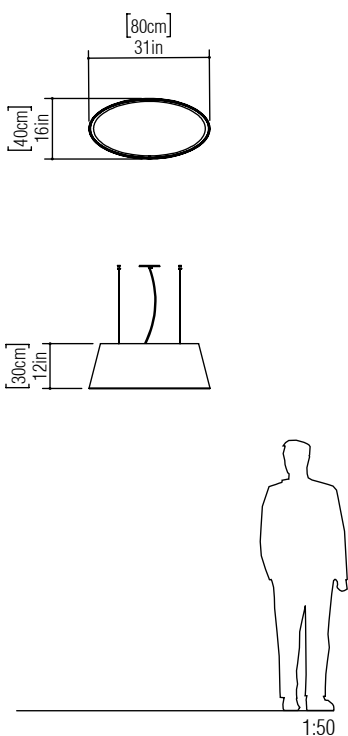

Reference: 1218.
Line: Oval Conical
Application: Pendant
Description: Oval Conical Suspension Pendant 80x30x40

Material: Natural Wood Veneer, MDF and Acrylic
Weight (unpacked): 3,00kg/6,61lb

Light Source Type: E-27
4x 25W (max. each)
Fluorescent or LED
Bulbs not included

Color Temperature: Lamp dependent
CRI: Lamp dependent
Luminous Flux: Lamp dependent

Isolation: Class II
Input Voltage (VAC): 110 ~ 277V
Input Frequency (Hz): 60 Hz

Suspension Cable Length: 160cm/63in

Finish Options: