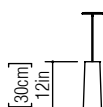

Reference: 116.
Line: Conical
Application: Pendant
Description: Conical Suspension Pendant Ø12x30

Material: Natural Wood Veneer and MDF
Weight (unpacked): 0,55kg/1,21lb

Light Source Type: E-27
1x 25W (max. each)
Fluorescent or LED
Bulbs not included
Color Temperature: Lamp dependent
CRI: Lamp dependent
Luminous Flux: Lamp dependent

Isolation: Class II
Input Voltage (VAC): 110 ~ 277V
Input Frequency (Hz): 60 Hz

Suspension Cable Length: 160cm/63in

1:50

Finish Options:

 01 Pine	 24 Marsala
 02 Coffee	 25 Iridescent White
 04 Tobacco	 26 Light Pink
 06 Imbuia	 27 Gold
 07 White	 28 Silver
 09 Louro Freijo	 29 Teal
 12 Teak	 30 Olive Green
 13 Bluish Green	 31 Ferrari Red
 14 Yellow	 32 Copper
 15 Cappuccino	 33 Bronze
 18 American Walnut	 34 Birch
 22 Black	