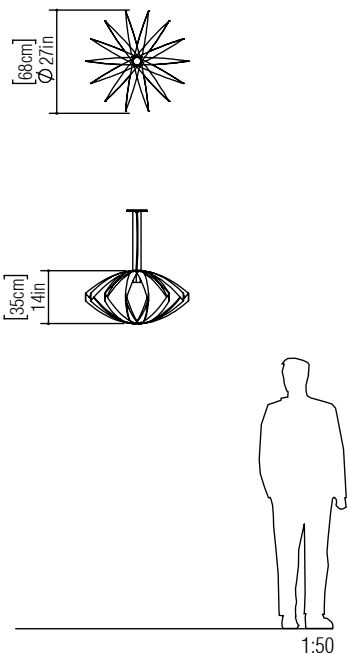

Reference: 1243.  
Line: Versatile  
Application: Pendant  
Description: Versatile Suspension Pendant Ø68x35

Material: Natural Wood Veneer and MDF  
Weight (unpacked): 0,95kg/2,09lb

Light Source Type: E-27  
1x 25W (max. each)  
Fluorescent or LED  
Bulbs not included  
Color Temperature: Lamp dependent  
CRI: Lamp dependent  
Luminous Flux: Lamp dependent

Isolation: Class II  
Input Voltage (VAC): 110 ~ 277V  
Input Frequency (Hz): 60 Hz

Suspension Cable Length: 160cm/63in

Finish Options:

	01 Pine		24 Marsala
	02 Coffee		25 Iridescent White
	04 Tobacco		26 Light Pink
	06 Imbuia		27 Gold
	07 White		28 Silver
	09 Louro Freijo		29 Teal
	12 Teak		30 Olive Green
	13 Bluish Green		31 Ferrari Red
	14 Yellow		32 Copper
	15 Cappuccino		33 Bronze
	18 American Walnut		34 Birch
	22 Black		