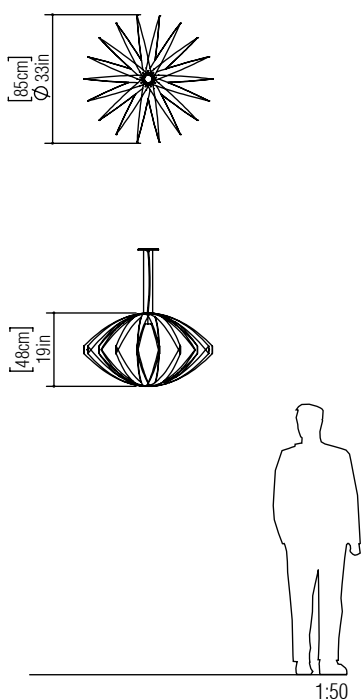

Reference: 1244.
Line: Versatile
Application: Pendant
Description: Versatile Suspension Pendant Ø85x48

Material: Natural Wood Veneer and MDF
Weight (unpacked): 1,30kg/2,87lb

Light Source Type: E-27
1x 25W (max. each)
Fluorescent or LED
Bulbs not included
Color Temperature: Lamp dependent
CRI: Lamp dependent
Luminous Flux: Lamp dependent

Isolation: Class II
Input Voltage (VAC): 110 ~ 277V
Input Frequency (Hz): 60 Hz

Suspension Cable Length: 160cm/63in

Finish Options:

	01 Pine		24 Marsala
	02 Coffee		25 Iridescent White
	04 Tobacco		26 Light Pink
	06 Imbuia		27 Gold
	07 White		28 Silver
	09 Louro Freijo		29 Teal
	12 Teak		30 Olive Green
	13 Bluish Green		31 Ferrari Red
	14 Yellow		32 Copper
	15 Cappuccino		33 Bronze
	18 American Walnut		34 Birch
	22 Black		