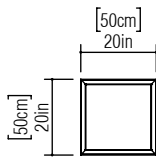

1:50

Finish Options:

01 Pine	24 Marsala
02 Coffee	25 Iridescent White
04 Tobacco	26 Light Pink
06 Imbuia	27 Gold
07 White	28 Silver
09 Louro Freijo	29 Teal
12 Teak	30 Olive Green
13 Bluish Green	31 Ferrari Red
14 Yellow	32 Copper
15 Cappuccino	33 Bronze
18 American Walnut	34 Birch
22 Black