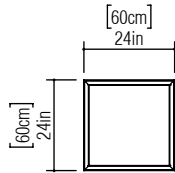

1:50

Finish Options:

	01 Pine		24 Marsala
	02 Coffee		25 Iridescent White
	04 Tobacco		26 Light Pink
	06 Imbuia		27 Gold
	07 White		28 Silver
	09 Louro Freijo		29 Teal
	12 Teak		30 Olive Green
	13 Bluish Green		31 Ferrari Red
	14 Yellow		32 Copper
	15 Cappuccino		33 Bronze
	18 American Walnut		34 Birch
	22 Black