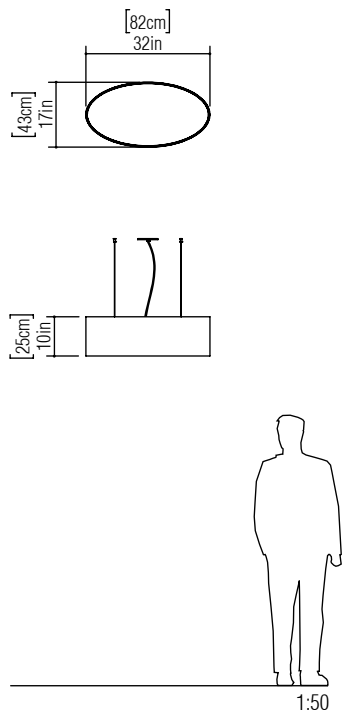

Reference: 287.
Line: Oval
Application: Pendant
Description: Oval Suspension Pendant 82x25x43

Material: Natural Wood Veneer, MDF and Acrylic
Weight (unpacked): 3,80kg/8,38lb

Light Source Type: E-27
4x 25W (max. each)
Fluorescent or LED
Bulbs not included

Color Temperature: Lamp dependent
CRI: Lamp dependent
Luminous Flux: Lamp dependent

Isolation: Class II
Input Voltage (VAC): 110 ~ 277V
Input Frequency (Hz): 60 Hz

Suspension Cable Length: 160cm/63in

Finish Options: