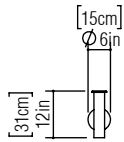

1:50

Finish Options:

01 Pine	24 Marsala
02 Coffee	25 Iridescent White
04 Tobacco	26 Light Pink
06 Imbuia	27 Gold
07 White	28 Silver
09 Louro Freijo	29 Teal
12 Teak	30 Olive Green
13 Bluish Green	31 Ferrari Red
14 Yellow	32 Copper
15 Cappuccino	33 Bronze
18 American Walnut	34 Birch
22 Black