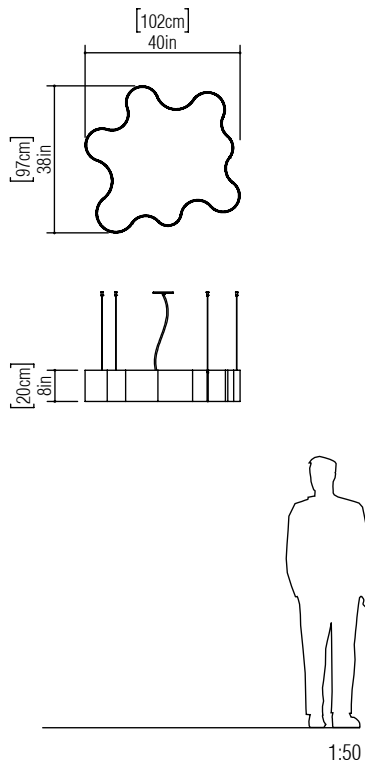

Reference: 1200.
Line: Organic
Application: Pendant
Description: Organic Suspension Pendant 102x20x97

Material: Natural Wood Veneer, MDF and Acrylic
Weight (unpacked): 7,20kg/15,87lb

Light Source Type: E-27
7x 25W (max. each)
Fluorescent or LED
Bulbs not included

Color Temperature: Lamp dependent
CRI: Lamp dependent
Luminous Flux: Lamp dependent

Isolation: Class II
Input Voltage (VAC): 110 ~ 277V
Input Frequency (Hz): 60 Hz

Suspension Cable Length: 160cm/63in

Finish Options: