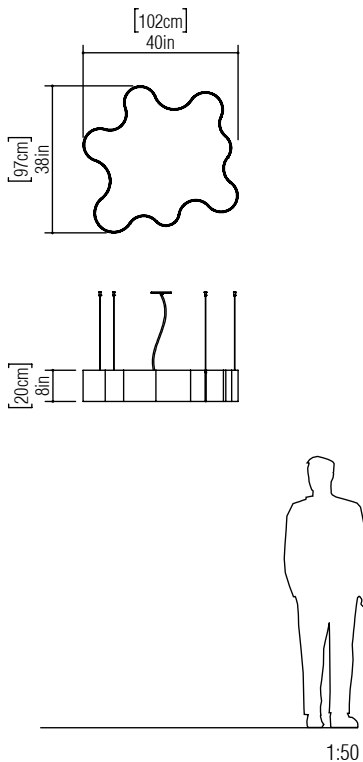

Reference: 1200.
Line: Organic
Application: Pendant
Description: Organic Suspension Pendant 102x20x97

Material: Natural Wood Veneer, MDF and Acrylic
Weight (unpacked): 7,20kg/15,87lb

Light Source Type: E-26
7x 25W (max. each)
Fluorescent or LED
Bulbs not included

Color Temperature: Lamp dependent
CRI: Lamp dependent
Luminous Flux: Lamp dependent

Isolation: Class II
Input Voltage (VAC): 110 ~ 277V
Input Frequency (Hz): 60 Hz

Suspension Cable Length: 160cm/63in

Finish Options: