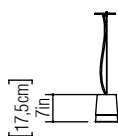

Reference: 1100.
Line: Conical
Application: Pendant
Description: Conical Suspension Pendant Ø14,5x17,5

Material: Natural Wood Veneer, MDF and Acrylic
Weight (unpacked): 0,50kg/1,10lb

Light Source Type: E-27
1x 25W (max. each)
Fluorescent or LED
Bulbs not included

Color Temperature: Lamp dependent
CRI: Lamp dependent
Luminous Flux: Lamp dependent

Isolation: Class II
Input Voltage (VAC): 110 ~ 277V
Input Frequency (Hz): 60 Hz

Suspension Cable Length: 160cm/63in

1:50