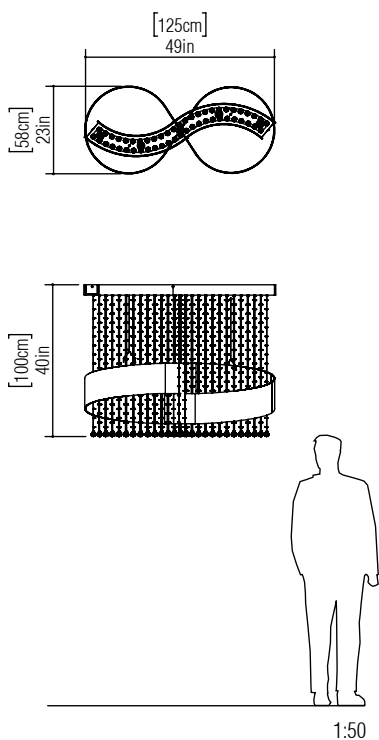

Reference: 1278C.  
Line: Infinity  
Application: Pendant  
Description: Infinity Suspension Pendant with Crystals 125x100x58

Material: Natural Wood Veneer, MDF and Crystals  
Weight (unpacked): 5,30kg/11,68lb

Light Source Type: Gu-10  
5x 6W (max. each)  
LED  
Bulbs not included

Color Temperature: Lamp dependent  
CRI: Lamp dependent  
Luminous Flux: Lamp dependent

Isolation: Class II  
Input Voltage (VAC): 110 ~ 277V  
Input Frequency (Hz): 60 Hz

Suspension Cable Length: 160cm/63in

Finish Options:

 01 Pine	 24 Marsala
 02 Coffee	 25 Iridescent White
 04 Tobacco	 26 Light Pink
 06 Imbuia	 27 Gold
 07 White	 28 Silver
 09 Louro Freijo	 29 Teal
 12 Teak	 30 Olive Green
 13 Bluish Green	 31 Ferrari Red
 14 Yellow	 32 Copper
 15 Cappuccino	 33 Bronze
 18 American Walnut	 34 Birch
 22 Black	