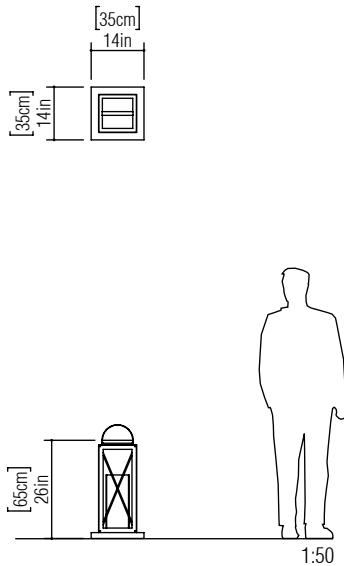

Reference: 3025.  
Line: Lantern  
Application: Floor Lamp  
Description: Lantern Floor Lamp with Watted Leather 35x65x35

Material: Natural Wood Veneer, MDF and Acrylic  
Weight (unpacked): 2,85kg/6,28lb

Electric Cable Length: 300cm/118in

Finish Options:

	01 Pine		24 Marsala
	02 Coffee		25 Iridescent White
	04 Tobacco		26 Light Pink
	06 Imbuia		27 Gold
	07 White		28 Silver
	09 Louro Freijo		29 Teal
	12 Teak		30 Olive Green
	13 Bluish Green		31 Ferrari Red
	14 Yellow		32 Copper
	15 Cappuccino		33 Bronze
	18 American Walnut		34 Birch
	22 Black		