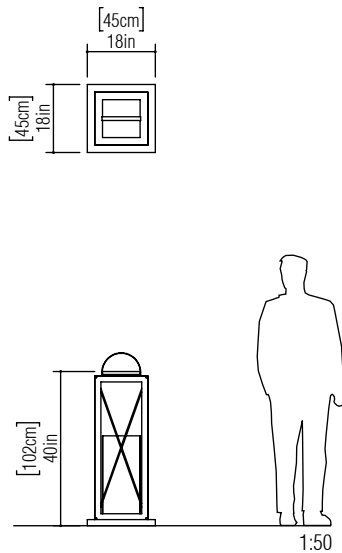

Reference: 3012.
Line: Lantern
Application: Floor Lamp
Description: Lantern Floor Lamp with Wattle Leather 45x102x45

Material: Natural Wood Veneer, MDF and Acrylic
Weight (unpacked): 5,10kg/11,24lb

Light Source Type: E-27
1x 25W (max. each)
Fluorescent or LED
Bulbs not included

Color Temperature: Lamp dependent
CRI: Lamp dependent
Luminous Flux: Lamp dependent

Isolation: Class II
Input Voltage (VAC): 110 ~ 277V
Input Frequency (Hz): 60 Hz

Electric Cable Length: 300cm/118in

Finish Options: