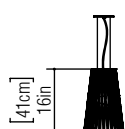

Reference: 1241.
 Line: Living Hinges
 Application: Pendant
 Description: Living Hinges Conical Suspension Pendant Ø26x41

Material: Natural Wood Veneer, MDF and Linen Shade
 Weight (unpacked): 0,85kg/1,87lb

Suspension Cable Length: 160cm/63in

1:50

Finish Options:

 01 Pine	 24 Marsala
 02 Coffee	 25 Iridescent White
 04 Tobacco	 26 Light Pink
 06 Imbuia	 27 Gold
 07 White	 28 Silver
 09 Louro Freijo	 29 Teal
 12 Teak	 30 Olive Green
 13 Bluish Green	 31 Ferrari Red
 14 Yellow	 32 Copper
 15 Cappuccino	 33 Bronze
 18 American Walnut	 34 Birch
 22 Black	