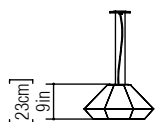

Finish Options:

01 Pine	24 Marsala
02 Coffee	25 Iridescent White
04 Tobacco	26 Light Pink
06 Imbuia	27 Gold
07 White	28 Silver
09 Louro Freijo	29 Teal
12 Teak	30 Olive Green
13 Bluish Green	31 Ferrari Red
14 Yellow	32 Copper
15 Cappuccino	33 Bronze
18 American Walnut	34 Birch
22 Black