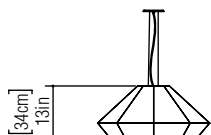

Finish Options:

01 Pine	24 Marsala
02 Coffee	25 Iridescent White
04 Tobacco	26 Light Pink
06 Imbuia	27 Gold
07 White	28 Silver
09 Louro Freijo	29 Teal
12 Teak	30 Olive Green
13 Bluish Green	31 Ferrari Red
14 Yellow	32 Copper
15 Cappuccino	33 Bronze
18 American Walnut	34 Birch
22 Black