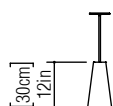

Reference: 1233.
Line: Conical
Application: Pendant
Description: Conical Suspension Pendant Ø16x30

Material: Natural Wood Veneer and MDF
Weight (unpacked): 0,60kg/1,32lb

Light Source Type: E-27
1x 25W (max. each)
Fluorescent or LED
Bulbs not included

Color Temperature: Lamp dependent
CRI: Lamp dependent
Luminous Flux: Lamp dependent

Isolation: Class II
Input Voltage (VAC): 110 ~ 277V
Input Frequency (Hz): 60 Hz

Suspension Cable Length: 160cm/63in

1:50