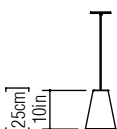

Reference: 1130.
Line: Conical
Application: Pendant
Description: Conical Suspension Pendant Ø20x25

Material: Natural Wood Veneer, MDF and Acrylic
Weight (unpacked): 0,60kg/1,32lb

Light Source Type: E-27
1x 25W (max. each)
Fluorescent or LED
Bulbs not included

Color Temperature: Lamp dependent
CRI: Lamp dependent
Luminous Flux: Lamp dependent

Isolation: Class II
Input Voltage (VAC): 110 ~ 277V
Input Frequency (Hz): 60 Hz

Suspension Cable Length: 160cm/63in

1:50