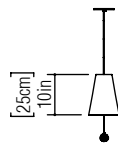

Reference: 1130C.
Line: Conical
Application: Pendant
Description: Conical Suspension Pendant with Crystal Ø20x25

Material: Natural Wood Veneer, MDF and Acrylic
Weight (unpacked): 0,65kg/1,43lb

Light Source Type: E-26
1x 25W (max. each)
Fluorescent or LED
Bulbs not included

Color Temperature: Lamp dependent
CRI: Lamp dependent
Luminous Flux: Lamp dependent

Isolation: Class II
Input Voltage (VAC): 110 ~ 277V
Input Frequency (Hz): 60 Hz

Suspension Cable Length: 160cm/63in
Certificates: