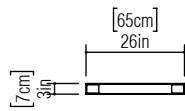

Reference: 1115.
Line: Slim
Application: Pendant
Description: Linear Suspension Pendant 65x8x7

Material: Natural Wood Veneer, MDF and Acrylic
Weight (unpacked): 1,25kg/2,76lb

Light Source Type: G13
1x 20W (max. each)
T5 Fluorescent Tube
Bulbs not included

Color Temperature: Lamp dependent
CRI: Lamp dependent
Luminous Flux: Lamp dependent

Isolation: Class II
Input Voltage (VAC): 110 ~ 277V
Input Frequency (Hz): 60 Hz

Suspension Cable Length: 160cm/63in

1:50