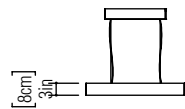

Reference: 1115.
Line: Slim
Application: Pendant
Description: Linear Suspension Pendant 65x8x7

Material: Natural Wood Veneer, MDF and Acrylic
Weight (unpacked): 1,25kg/2,76lb

Light Source Type: G13
1x 20W (max. each)
T5 Fluorescent Tube
Bulbs not included

Color Temperature: Lamp dependent
CRI: Lamp dependent
Luminous Flux: Lamp dependent

Isolation: Class II
Input Voltage (VAC): 110 ~ 277V
Input Frequency (Hz): 60 Hz

Suspension Cable Length: 160cm/63in

1:50