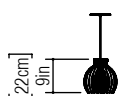

Reference: 1237.
Line: Stecche di Legno
Application: Pendant
Description: Stecche di Legno Suspension Pendant Ø21,5x22

Material: Natural Wood Veneer and MDF
Weight (unpacked): 0,65kg/1,43lb

Light Source Type: E-27
1x 25W (max. each)
Fluorescent or LED
Bulbs not included
Color Temperature: Lamp dependent
CRI: Lamp dependent
Luminous Flux: Lamp dependent

Isolation: Class II
Input Voltage (VAC): 110 ~ 277V
Input Frequency (Hz): 60 Hz

Suspension Cable Length: 160cm/63in

1:50

Finish Options:

	01 Pine		24 Marsala
	02 Coffee		25 Iridescent White
	04 Tobacco		26 Light Pink
	06 Imbuia		27 Gold
	07 White		28 Silver
	09 Louro Freijo		29 Teal
	12 Teak		30 Olive Green
	13 Bluish Green		31 Ferrari Red
	14 Yellow		32 Copper
	15 Cappuccino		33 Bronze
	18 American Walnut		34 Birch
	22 Black		