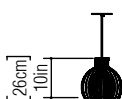

Reference: 1180.
Line: Stecche di Legno
Application: Pendant
Description: Stecche di Legno Suspension Pendant Ø27x26

Material: Natural Wood Veneer and MDF
Weight (unpacked): 0,65kg/1,43lb

Light Source Type: E-27
1x 25W (max. each)
Fluorescent or LED
Bulbs not included

Color Temperature: Lamp dependent
CRI: Lamp dependent
Luminous Flux: Lamp dependent

Isolation: Class II
Input Voltage (VAC): 110 ~ 277V
Input Frequency (Hz): 60 Hz

Suspension Cable Length: 160cm/63in

1:50