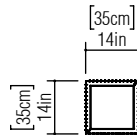

1:50

Finish Options:

01 Pine	24 Marsala
02 Coffee	25 Iridescent White
04 Tobacco	26 Light Pink
06 Imbuia	27 Gold
07 White	28 Silver
09 Louro Freijo	29 Teal
12 Teak	30 Olive Green
13 Bluish Green	31 Ferrari Red
14 Yellow	32 Copper
15 Cappuccino	33 Bronze
18 American Walnut	34 Birch
22 Black