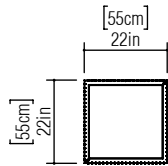

1:50

Finish Options:

01 Pine	24 Marsala
02 Coffee	25 Iridescent White
04 Tobacco	26 Light Pink
06 Imbuia	27 Gold
07 White	28 Silver
09 Louro Freijo	29 Teal
12 Teak	30 Olive Green
13 Bluish Green	31 Ferrari Red
14 Yellow	32 Copper
15 Cappuccino	33 Bronze
18 American Walnut	34 Birch
22 Black