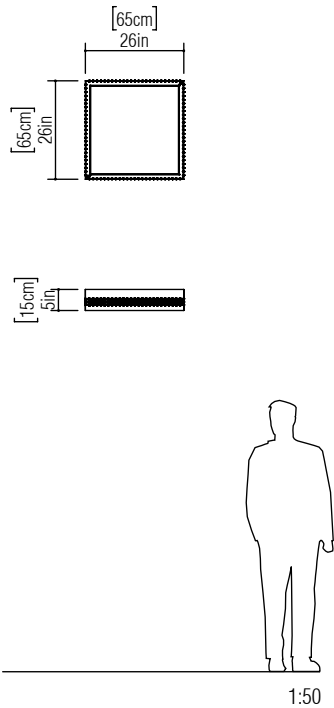

Finish Options:

01 Pine	24 Marsala
02 Coffee	25 Iridescent White
04 Tobacco	26 Light Pink
06 Imbuia	27 Gold
07 White	28 Silver
09 Louro Freijo	29 Teal
12 Teak	30 Olive Green
13 Bluish Green	31 Ferrari Red
14 Yellow	32 Copper
15 Cappuccino	33 Bronze
18 American Walnut	34 Birch
22 Black