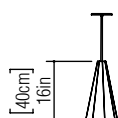

Reference: 1231.
Line: Faceted
Application: Pendant
Description: Faceted Cone Suspension Pendant Ø22x40

Material: Natural Wood Veneer and MDF
Weight (unpacked): 0,75kg/1,62lb

Light Source Type: E-27
1x 25W (max. each)
Fluorescent or LED
Bulbs not included

Color Temperature: Lamp dependent
CRI: Lamp dependent
Luminous Flux: Lamp dependent

Isolation: Class II
Input Voltage (VAC): 110 ~ 277V
Input Frequency (Hz): 60 Hz

Suspension Cable Length: 160cm/63in

1:50