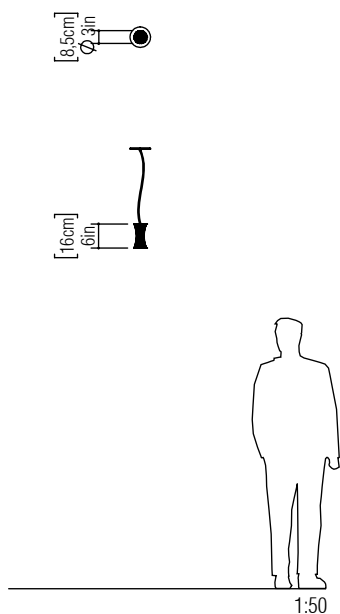

Reference: 1274.
 Line: Stecche di Legno
 Application: Pendant
 Description: Mini Suspension Pendant Stecche di Legno Ø8,5x16

Material: Natural Wood Veneer and MDF
 Weight (unpacked):

Light Source Type: Gu-10
 1x 6W (max. each)
 LED
 Bulbs not included

Color Temperature: Lamp dependent
 CRI: Lamp dependent
 Luminous Flux: Lamp dependent

Isolation: Class II
 Input Voltage (VAC): 110 ~ 277V
 Input Frequency (Hz): 60 Hz

Suspension Cable Length: 160cm/63in