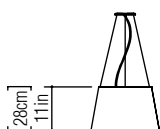

Reference: 1145.
Line: Conical
Application: Pendant
Description: Conical Suspension Pendant Ø45x28

Material: Natural Wood Veneer, MDF and Acrylic
Weight (unpacked): 2,30kg/5,07lb

Light Source Type: E-27
3x 25W (max. each)
Fluorescent or LED
Bulbs not included
Color Temperature: Lamp dependent
CRI: Lamp dependent
Luminous Flux: Lamp dependent

Isolation: Class II
Input Voltage (VAC): 110 ~ 277V
Input Frequency (Hz): 60 Hz

Suspension Cable Length: 160cm/63in

1:50

Finish Options:

 01 Pine	 24 Marsala
 02 Coffee	 25 Iridescent White
 04 Tobacco	 26 Light Pink
 06 Imbuia	 27 Gold
 07 White	 28 Silver
 09 Louro Freijo	 29 Teal
 12 Teak	 30 Olive Green
 13 Bluish Green	 31 Ferrari Red
 14 Yellow	 32 Copper
 15 Cappuccino	 33 Bronze
 18 American Walnut	 34 Birch
 22 Black	