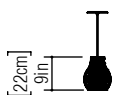

Reference: 1236.
Line: Stecche di Legno
Application: Pendant
Description: Stecche di Legno Suspension Pendant Ø18x22

Material: Natural Wood Veneer and MDF
Weight (unpacked): 0,70kg/1,54lb

Light Source Type: E-27
1x 25W (max. each)
Fluorescent or LED
Bulbs not included
Color Temperature: Lamp dependent
CRI: Lamp dependent
Luminous Flux: Lamp dependent

Isolation: Class II
Input Voltage (VAC): 110 ~ 277V
Input Frequency (Hz): 60 Hz

Suspension Cable Length: 160cm/63in

1:50

Finish Options:

 01 Pine	 24 Marsala
 02 Coffee	 25 Iridescent White
 04 Tobacco	 26 Light Pink
 06 Imbuia	 27 Gold
 07 White	 28 Silver
 09 Louro Freijo	 29 Teal
 12 Teak	 30 Olive Green
 13 Bluish Green	 31 Ferrari Red
 14 Yellow	 32 Copper
 15 Cappuccino	 33 Bronze
 18 American Walnut	 34 Birch
 22 Black	