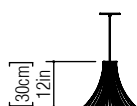

Reference: 1181.
Line: Stecche di Legno
Application: Pendant
Description: Stecche di Legno Suspension Pendant Ø35x30

Material: Natural Wood Veneer and MDF
Weight (unpacked): 0,70kg/1,54lb

Light Source Type: E-27
1x 25W (max. each)
Fluorescent or LED
Bulbs not included
Color Temperature: Lamp dependent
CRI: Lamp dependent
Luminous Flux: Lamp dependent

Isolation: Class II
Input Voltage (VAC): 110 ~ 277V
Input Frequency (Hz): 60 Hz

Suspension Cable Length: 160cm/63in

1:50

Finish Options:

 01 Pine	 24 Marsala
 02 Coffee	 25 Iridescent White
 04 Tobacco	 26 Light Pink
 06 Imbuia	 27 Gold
 07 White	 28 Silver
 09 Louro Freijo	 29 Teal
 12 Teak	 30 Olive Green
 13 Bluish Green	 31 Ferrari Red
 14 Yellow	 32 Copper
 15 Cappuccino	 33 Bronze
 18 American Walnut	 34 Birch
 22 Black	