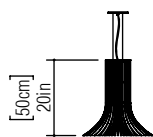

Reference: 1136.
Line: Stecche di Legno
Application: Pendant
Description: Stecche di Legno Suspension Pendant Ø47x50

Material: Natural Wood Veneer, MDF and Linen Shade
Weight (unpacked): 2,00kg/4,41lb

Light Source Type: E-27
1x 25W (max. each)
Fluorescent or LED
Bulbs not included

Color Temperature: Lamp dependent
CRI: Lamp dependent
Luminous Flux: Lamp dependent

Isolation: Class II
Input Voltage (VAC): 110 ~ 277V
Input Frequency (Hz): 60 Hz

Suspension Cable Length: 160cm/63in

1:50