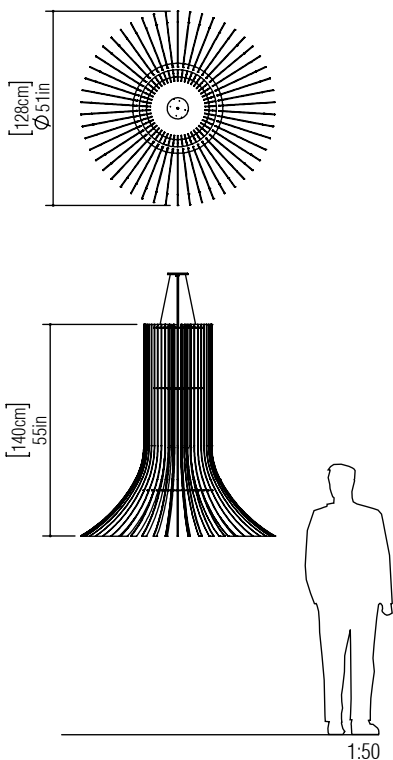

Reference: 1253.
Line: Stecche di Legno
Application: Pendant
Description: Stecche di Legno Suspension Pendant Ø128x140

Material: Natural Wood Veneer, MDF and Linen Shade
Weight (unpacked): 11,00kg/24,25lb

Light Source Type: E-27
1x 25W (max. each)
Fluorescent or LED
Bulbs not included

Color Temperature: Lamp dependent
CRI: Lamp dependent
Luminous Flux: Lamp dependent

Isolation: Class II
Input Voltage (VAC): 110 ~ 277V
Input Frequency (Hz): 60 Hz

Suspension Cable Length: 160cm/63in

Finish Options:

 01 Pine	 24 Marsala
 02 Coffee	 25 Iridescent White
 04 Tobacco	 26 Light Pink
 06 Imbuia	 27 Gold
 07 White	 28 Silver
 09 Louro Freijo	 29 Teal
 12 Teak	 30 Olive Green
 13 Bluish Green	 31 Ferrari Red
 14 Yellow	 32 Copper
 15 Cappuccino	 33 Bronze
 18 American Walnut	 34 Birch
 22 Black	