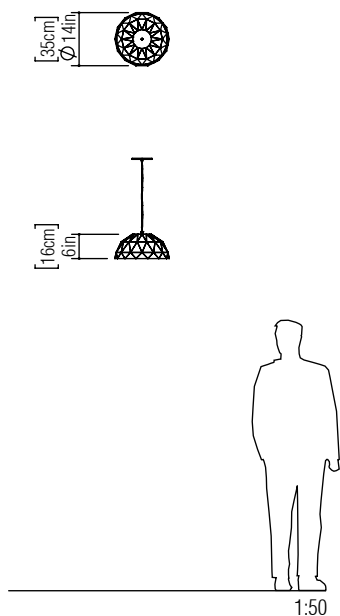

Reference: 1290.  
Line: Multifaceted  
Application: Pendant  
Description: Half Ball Multifaceted Suspension Pendant Ø35x16

Material: Natural Wood Veneer and MDF  
Weight (unpacked): 1,10kg/2,43lb

Light Source Type: E-27  
1x 25W (max. each)  
Fluorescent or LED  
Bulbs not included  
Color Temperature: Lamp dependent  
CRI: Lamp dependent  
Luminous Flux: Lamp dependent

Isolation: Class II  
Input Voltage (VAC): 110 ~ 277V  
Input Frequency (Hz): 60 Hz

Suspension Cable Length: 160cm/63in

Finish Options:

 01 Pine	 24 Marsala
 02 Coffee	 25 Iridescent White
 04 Tobacco	 26 Light Pink
 06 Imbuia	 27 Gold
 07 White	 28 Silver
 09 Louro Freijo	 29 Teal
 12 Teak	 30 Olive Green
 13 Bluish Green	 31 Ferrari Red
 14 Yellow	 32 Copper
 15 Cappuccino	 33 Bronze
 18 American Walnut	 34 Birch
 22 Black	