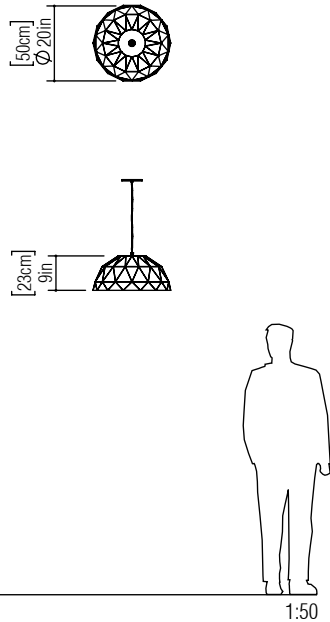

Reference: 1291.  
Line: Multifaceted  
Application: Pendant  
Description: Half Ball Multifaceted Suspension Pendant Ø50x23

Material: Natural Wood Veneer and MDF  
Weight (unpacked): 1,75kg/3,86lb

Light Source Type: E-27  
1x 25W (max. each)  
Fluorescent or LED  
Bulbs not included  
Color Temperature: Lamp dependent  
CRI: Lamp dependent  
Luminous Flux: Lamp dependent

Isolation: Class II  
Input Voltage (VAC): 110 ~ 277V  
Input Frequency (Hz): 60 Hz

Suspension Cable Length: 160cm/63in

Finish Options:

 01 Pine	 24 Marsala
 02 Coffee	 25 Iridescent White
 04 Tobacco	 26 Light Pink
 06 Imbuia	 27 Gold
 07 White	 28 Silver
 09 Louro Freijo	 29 Teal
 12 Teak	 30 Olive Green
 13 Bluish Green	 31 Ferrari Red
 14 Yellow	 32 Copper
 15 Cappuccino	 33 Bronze
 18 American Walnut	 34 Birch
 22 Black	