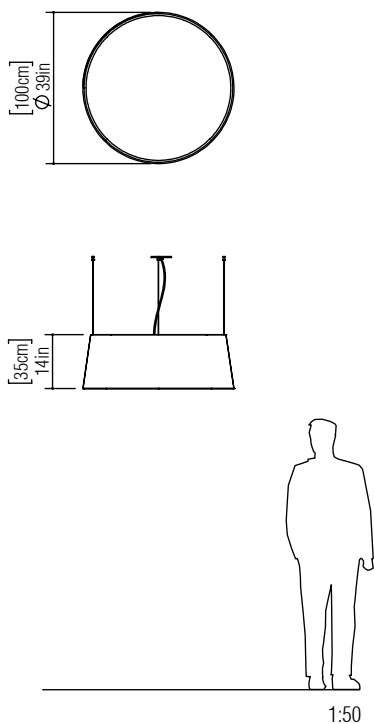

Reference: 258.
 Line: Conical
 Application: Pendant
 Description: Conical Suspension Pendant Ø100x35

Material: Natural Wood Veneer, MDF and Acrylic
 Weight (unpacked): 7,75kg/17,09lb

Light Source Type: E-27
 7x 25W (max. each)
 Fluorescent or LED
 Bulbs not included

Color Temperature: Lamp dependent
 CRI: Lamp dependent
 Luminous Flux: Lamp dependent

Isolation: Class II
 Input Voltage (VAC): 110 ~ 277V
 Input Frequency (Hz): 60 Hz

Suspension Cable Length: 160cm/63in