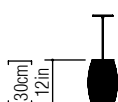

Reference: 1140.
Line: Stecche di Legno
Application: Pendant
Description: Stecche di Legno Suspension Pendant Ø19x30

Material: Natural Wood Veneer, MDF and Linen Shade
Weight (unpacked): 0,95kg/2,10lb

Light Source Type: E-27
1x 25W (max. each)
Fluorescent or LED
Bulbs not included

Color Temperature: Lamp dependent
CRI: Lamp dependent
Luminous Flux: Lamp dependent

Isolation: Class II
Input Voltage (VAC): 110 ~ 277V
Input Frequency (Hz): 60 Hz

Suspension Cable Length: 160cm/63in

1:50