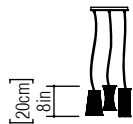

Reference: 1282.
Line: Stecche di Legno
Application: Pendant
Description: 3-Set Mini Pendants Stecche di Legno 25x10x20

Material: Natural Wood Veneer and MDF
Weight (unpacked):

Light Source Type: Gu-10
3x 6W (max. each)
LED
Bulbs not included

Color Temperature: Lamp dependent
CRI: Lamp dependent
Luminous Flux: Lamp dependent

Isolation: Class II
Input Voltage (VAC): 110 ~ 277V
Input Frequency (Hz): 60 Hz

Suspension Cable Length: 160cm/63in

Finish Options: