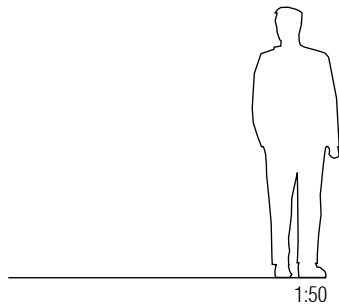

Reference: 1282.
Line: Stecche di Legno
Application: Pendant
Description: 3-Set Mini Pendants Stecche di Legno 25x10x20

Material: Natural Wood Veneer and MDF
Weight (unpacked):

Light Source Type: Gu-10
3x 6W (max. each)
LED
Bulbs not included

Color Temperature: Lamp dependent
CRI: Lamp dependent
Luminous Flux: Lamp dependent

Isolation: Class II
Input Voltage (VAC): 110 ~ 277V
Input Frequency (Hz): 60 Hz

Suspension Cable Length: 160cm/63in

Finish Options: