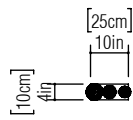

Reference: 1282.
Line: Stecche di Legno
Application: Pendant
Description: 3-Set Mini Pendants Stecche di Legno 25x10x20

Material: Natural Wood Veneer and MDF
Weight (unpacked):

Light Source Type: Gu-10
3x 6W (max. each)
LED
Bulbs not included

Color Temperature: Lamp dependent
CRI: Lamp dependent
Luminous Flux: Lamp dependent

Isolation: Class II
Input Voltage (VAC): 110 ~ 277V
Input Frequency (Hz): 60 Hz

Suspension Cable Length: 160cm/63in

Finish Options: