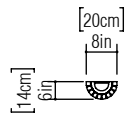

1:50

Finish Options:

01 Pine	24 Marsala
02 Coffee	25 Iridescent White
04 Tobacco	26 Light Pink
06 Imbuia	27 Gold
07 White	28 Silver
09 Louro Freijo	29 Teal
12 Teak	30 Olive Green
13 Bluish Green	31 Ferrari Red
14 Yellow	32 Copper
15 Cappuccino	33 Bronze
18 American Walnut	34 Birch
22 Black