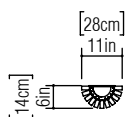

1:50

Finish Options:

01 Pine	24 Marsala
02 Coffee	25 Iridescent White
04 Tobacco	26 Light Pink
06 Imbuia	27 Gold
07 White	28 Silver
09 Louro Freijo	29 Teal
12 Teak	30 Olive Green
13 Bluish Green	31 Ferrari Red
14 Yellow	32 Copper
15 Cappuccino	33 Bronze
18 American Walnut	34 Birch
22 Black