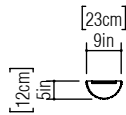

1:50

Finish Options:

	01 Pine		24 Marsala
	02 Coffee		25 Iridescent White
	04 Tobacco		26 Light Pink
	06 Imbuia		27 Gold
	07 White		28 Silver
	09 Louro Freijo		29 Teal
	12 Teak		30 Olive Green
	13 Bluish Green		31 Ferrari Red
	14 Yellow		32 Copper
	15 Cappuccino		33 Bronze
	18 American Walnut		34 Birch
	22 Black