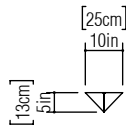

1:50

Finish Options:

01 Pine	24 Marsala
02 Coffee	25 Iridescent White
04 Tobacco	26 Light Pink
06 Imbuia	27 Gold
07 White	28 Silver
09 Louro Freijo	29 Teal
12 Teak	30 Olive Green
13 Bluish Green	31 Ferrari Red
14 Yellow	32 Copper
15 Cappuccino	33 Bronze
18 American Walnut	34 Birch
22 Black