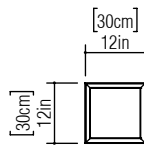

1:50

Finish Options:

01 Pine	24 Marsala
02 Coffee	25 Iridescent White
04 Tobacco	26 Light Pink
06 Imbuia	27 Gold
07 White	28 Silver
09 Louro Freijo	29 Teal
12 Teak	30 Olive Green
13 Bluish Green	31 Ferrari Red
14 Yellow	32 Copper
15 Cappuccino	33 Bronze
18 American Walnut	34 Birch
22 Black