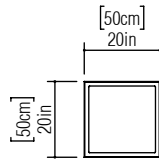

1:50

Finish Options:

01 Pine	24 Marsala
02 Coffee	25 Iridescent White
04 Tobacco	26 Light Pink
06 Imbuia	27 Gold
07 White	28 Silver
09 Louro Freijo	29 Teal
12 Teak	30 Olive Green
13 Bluish Green	31 Ferrari Red
14 Yellow	32 Copper
15 Cappuccino	33 Bronze
18 American Walnut	34 Birch
22 Black