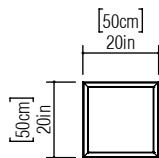

1:50

Finish Options:

01 Pine	24 Marsala
02 Coffee	25 Iridescent White
04 Tobacco	26 Light Pink
06 Imbuia	27 Gold
07 White	28 Silver
09 Louro Freijo	29 Teal
12 Teak	30 Olive Green
13 Bluish Green	31 Ferrari Red
14 Yellow	32 Copper
15 Cappuccino	33 Bronze
18 American Walnut	34 Birch
22 Black