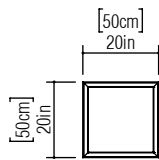

1:50

Finish Options:

01 Pine	24 Marsala
02 Coffee	25 Iridescent White
04 Tobacco	26 Light Pink
06 Imbuia	27 Gold
07 White	28 Silver
09 Louro Freijo	29 Teal
12 Teak	30 Olive Green
13 Bluish Green	31 Ferrari Red
14 Yellow	32 Copper
15 Cappuccino	33 Bronze
18 American Walnut	34 Birch
22 Black